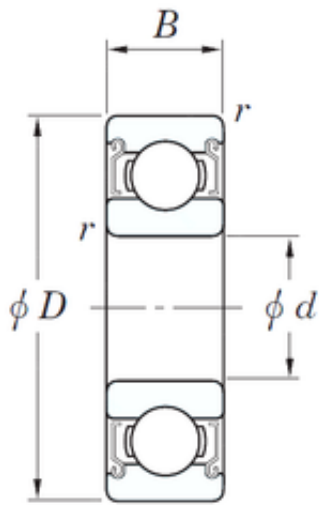

PRECISION AXLE CORP.OF AMERICAN

9 mm x 26 mm x 8 mm KOYO SE 629
ZZSTPRZ deep groove ball bearings

Bearing No. SE 629 ZZSTPRZ

Size	9x26x8 mm
Bore Diameter	9 mm
Outer Diameter	26 mm
Width	8 mm
d	9 mm
D	26 mm
B	8 mm
C	8 mm

SE 629 ZZSTPRZ Bearing 2D drawings and 3D CAD models