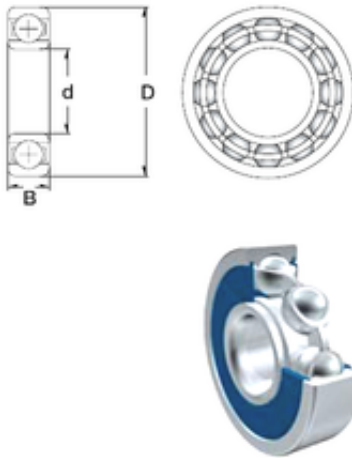

PRECISION AXLE CORP. OF AMERICAN

9 mm x 26 mm x 8 mm ZEN 629-2RS deep groove ball bearings

Bearing No. 629-2RS

Size	9x26x8 mm
Bore Diameter	9 mm
Outer Diameter	26 mm
Width	8 mm
d	9 mm
D	26 mm
B	8 mm
C	8 mm
Basic dynamic load rating (C)	4,575 kN
Basic static load rating (C0)	1,983 kN

629-2RS Bearing 2D drawings and 3D CAD models