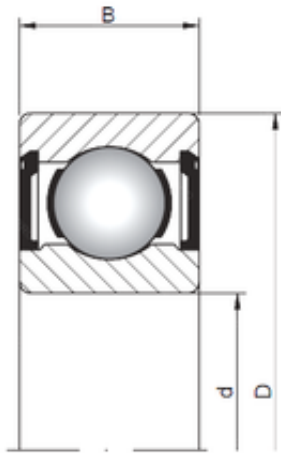

## PRECISION AXLE CORP.OF AMERICAN

9 mm x 26 mm x 8 mm Loyal 629 ZZ deep groove ball bearings

Bearing No. 629 ZZ

Size	9x26x8 mm
Bore Diameter	9 mm
Outer Diameter	26 mm
Width	8 mm
d	9 mm
D	26 mm
B	8 mm
C	8 mm
Weight	0,02 Kg
Basic dynamic load rating (C)	4,62 kN
Basic static load rating (C0)	1,96 kN
(Grease) Lubrication Speed	30000 r/min

629 ZZ Bearing 2D drawings and 3D CAD models