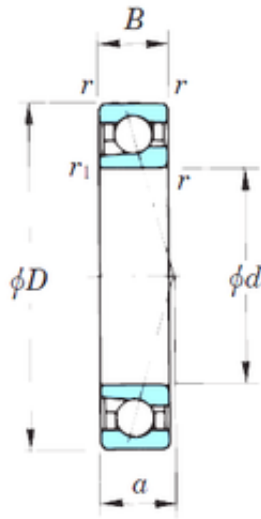

PRECISION AXLE CORP.OF AMERICAN

12 mm x 28 mm x 8 mm KOYO 7001CPA
angular contact ball bearings

Bearing No. 7001CPA

Size	12x28x8 mm
Bore Diameter	12 mm
Outer Diameter	28 mm
Width	8 mm
d	12 mm
D	28 mm
B	8 mm
C	8 mm
Angle (°)	15 °
a	6,7 mm
r min.	0,3 mm
r1 min.	0,15 mm
Weight	0,024 Kg
Basic dynamic load rating (C)	5,8 kN
Basic static load rating (C0)	2,95 kN
(Grease) Lubrication Speed	44 000 r/min
(Oil) Lubrication Speed	68 000 r/min

7001CPA Bearing 2D drawings and 3D CAD models